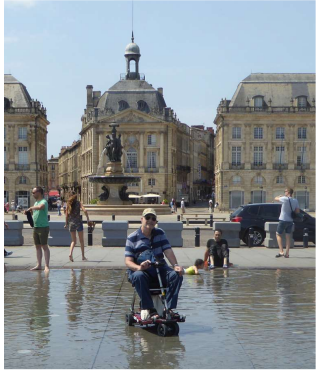

Not to be used as a seat when being transported. Specifications may change at any time without prior notice and should be regarded as a guide only

Luggie Scooter

The No.1 Travel Scooter

It also has a unique half-fold that makes for easy leverage into the boot. This makes it ideal not just for travel, but for a vibrant everyday life.